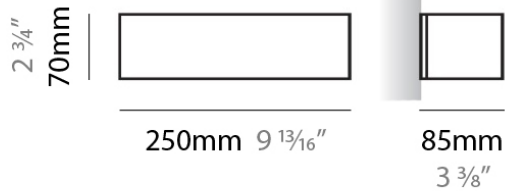

TOY SURFACE

D83139

GENERAL

Series: Toy _____
Brand: Panzeri _____
Division: Design _____
Mounting Type: Surface _____
Mounting Location: Wall _____
Subcategory: Ambient _____

PHYSICAL

Shape: Rectangle _____
Length (mm): 250 _____
Length (in): 9 7/8 _____
Height (mm): 70 _____
Height (in): 2 3/4 _____
Extension (mm): 85 _____
Extension (in): 3 1/4 _____
Light Distribution: Direct / Indirect _____
Weight (kg): 0.9 _____
Weight (lbs): 2 _____
Diffuser: Frost White Glass _____
Fixture Finish: SST _____
Fixture Material: Metal _____

ELECTRICAL

Number of Lamps: 1 _____
Lamp Type: CFL _____
Bulb Included: Bulb Not Included _____
Total Output Wattage (W): 26 _____
Max. Wattage Per Lamp (W): 26 _____
Lamp Base: GX24-q3 _____
Driver Included: Yes _____
Driver Type: Ballast - 120Vac - Non-dimming _____
Input Voltage (V): 120 _____

LED

OPTICAL

RATINGS AND CERTIFICATIONS

Certified By: CSA Certified to UL and CSA Standards _____
IP rating: IP40 _____