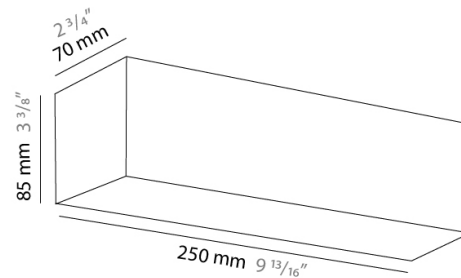

TOY SURFACE

D83281-WHI

GENERAL

Series: Toy _____

Brand: Panzeri _____

Division: Design _____

Mounting Type: Surface _____

Mounting Location: Wall _____

PHYSICAL

Shape: Rectangle _____

Length (mm): 250 _____

Length (in): $9 \frac{13}{16}$ _____

Height (mm): 70 _____

Height (in): $2 \frac{3}{4}$ _____

Extension (mm): 85 _____

Extension (in): $3 \frac{3}{8}$ _____

Light Distribution: Direct / Indirect _____

Weight (kg): 0.82 _____

Weight (lbs): 1.8 _____

Diffuser: Frost White Glass _____

Fixture Material: Metal _____

ELECTRICAL

Lamp Type: LED _____

Input Wattage (W): 13 _____

Total Output Wattage (W): 12 _____

Driver Included: Yes _____

Driver Type: Integral LED driver, 700mA (Dimming and 277V options available with remote driver sold separately) _____

LED

Color Temperature (°K): 3000 _____

Max. Delivered Lumen (lm): 938 _____

Nominal Lumen (lm): 2 x 730lm _____

CRI: >80 CRI _____

OPTICAL

RATINGS AND CERTIFICATIONS

Certified By: CSA Certified to UL and CSA Standards _____

IP rating: IP20 _____