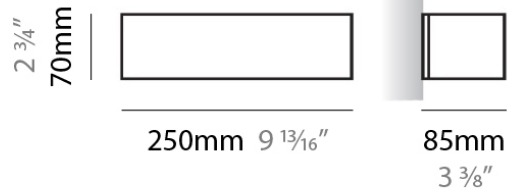

PROJECT
TYPE
NOTES
QUANTITY
DATE

TOY SURFACE

D83285

GENERAL

Series: Toy
Brand: Panzeri
Division: Design
Mounting Type: Surface
Mounting Location: Wall
Subcategory: Ambient

PHYSICAL

Shape: Rectangle
Length (mm): 250
Length (in): 9 7/8
Height (mm): 70
Height (in): 2 3/4
Extension (mm): 85
Extension (in): 3 3/4
Light Distribution: Direct / Indirect
Weight (kg): 0.9
Weight (lbs): 2
Diffuser: Frost White Glass
Fixture Material: Metal

ELECTRICAL

Number of Lamps: 1
Lamp Type: LED
Total Output Wattage (W): 12
Dimming: Non-Dimmable
Driver Included: Yes
Driver Location: Integrated
Driver Type: Constant Current
Driver Class: Class 2
Input Voltage (V): 120
Upon Request: (Dimming and 277V options available with remote driver sold separately)

LED

Color Temperature (°K): 3000
Nominal Lumen (lm): 2 x 730
CRI: >80 CRI

OPTICAL

RATINGS AND CERTIFICATIONS

Certified By: CSA Certified to UL and CSA Standards
IP rating: IP40